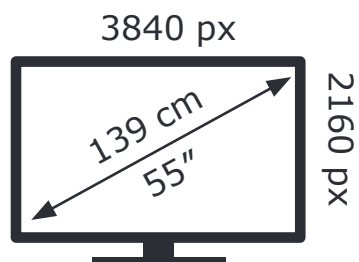

ENERG

Panasonic

TX-55JXW604

82 kWh/1000h

ABCDEF**G**

123 kWh/1000h

2019/2013